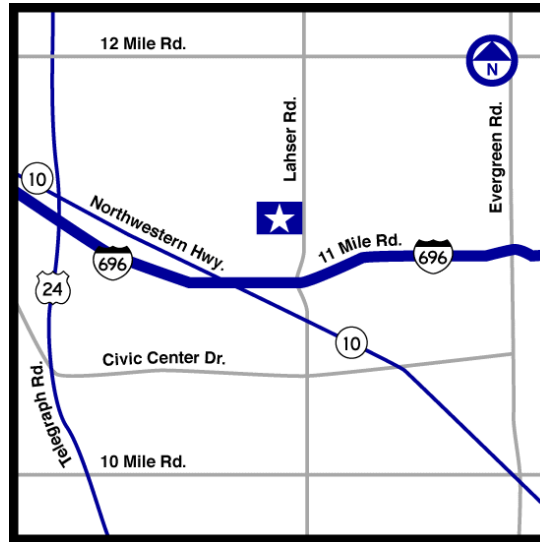

CHAU PLASTIC SURGERY, P.C.

27177 Lahser Road, Suite 200

Southfield, Michigan 48034

248.799.2880

Directions to DMC Lahser Campus - Southfield from the north

- Take Telegraph Road south, staying in the far left lane as you pass Twelve Mile Road.
- Follow the "U-turn" heading north on Telegraph Road.
- Make a right at Twelve Mile Road, heading east.
- At Lahser Road, make another right, heading south toward Eleven Mile Road.
- You will see the DMC Lahser Medical Campus on the west side of the street.
- Our building will be the first building, which is located at the front of the campus

Directions to DMC Lahser Campus - Southfield from the south

- Take the Lodge Freeway (I-10) to the Lahser Road exit.
- Make a right on Lahser Road, heading north, and stay in the left lane as you pass Eleven Mile Road.
- You will see the DMC Lahser Medical Campus on the west side of the street, just north of Eleven Mile Road and the Southfield Post Office.
- Our building will be the first building, which is located at the front of the campus

Directions to DMC Lahser Campus - Southfield from the east

- Traveling west on I-696, follow the signs to Northwestern Highway and stay in the right lane.
- Exit at Eleven Mile Road.
- Make a right onto Eleven Mile Road, heading east.
- Make a left at Lahser Road, heading north.
- You will see the DMC Lahser Medical Campus on the west side of the street, just north of Eleven Mile Road.
- Our building will be the first building, which is located at the front of the campus.

Directions to DMC Lahser Campus - Southfield from the west

- Traveling east on I-696, follow the signs to the Lodge Freeway (I-10) south. Exit at Lahser Road.
- Make a left at the stop light and follow the service drive to Lahser Road.
- Make a left at Lahser Road, heading north and pass Eleven Mile Road.
- You will see the DMC Lahser Medical Campus on the west side of the street, just north of Eleven Mile Road.
- Our building will be the first building, which is located at the front of the campus